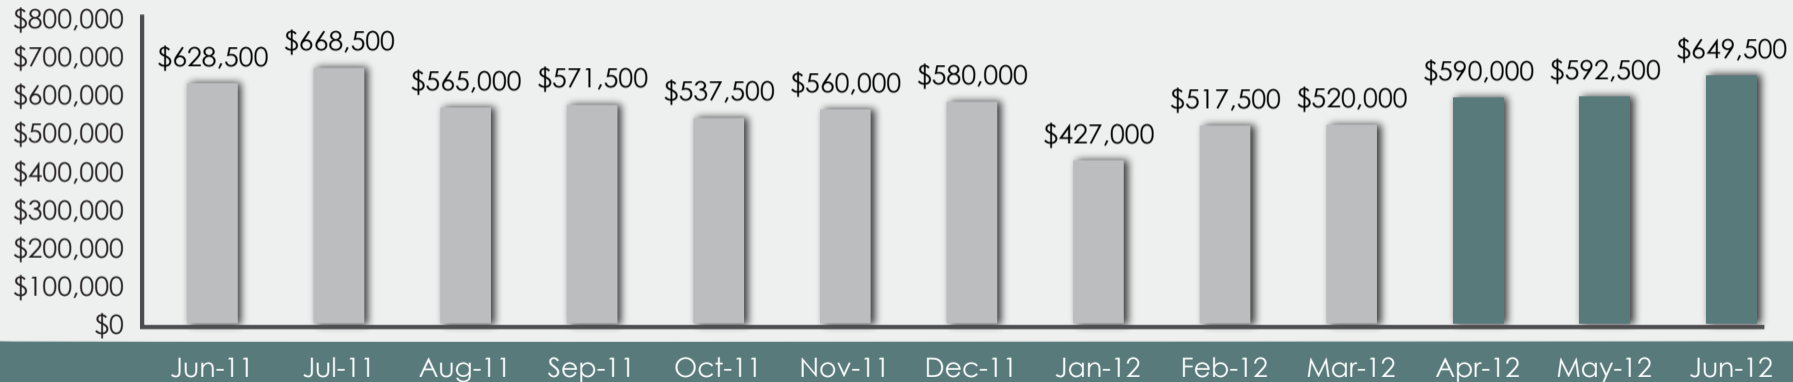

East Bay – Median Sales Price

Source: EBRD, July 11, 2012