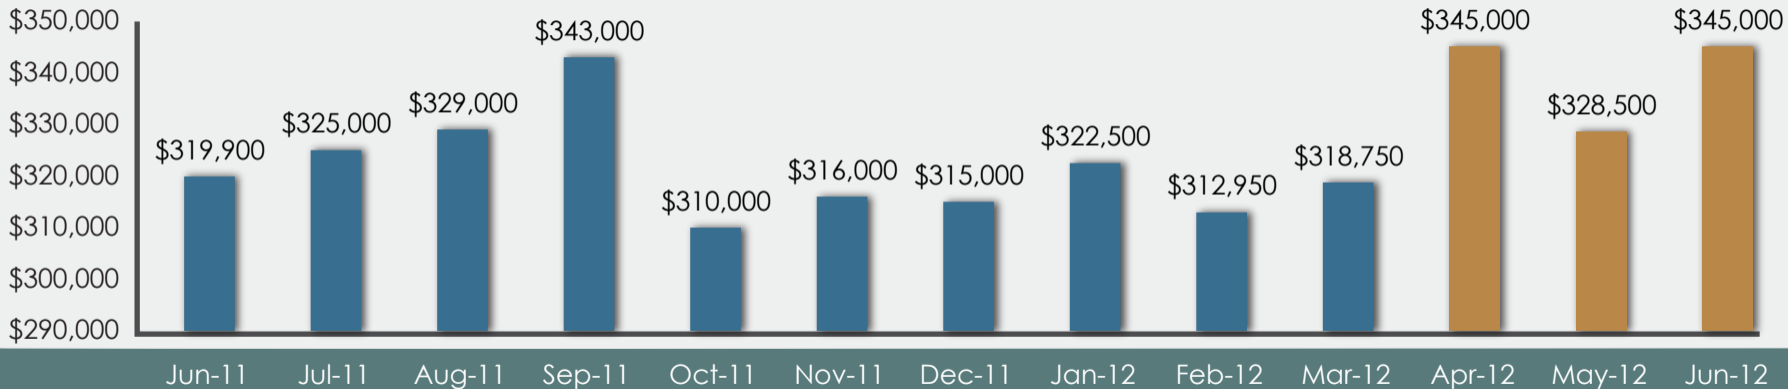

Sonoma County – Median Sales Price

Source: BAREIS, July 11, 2012